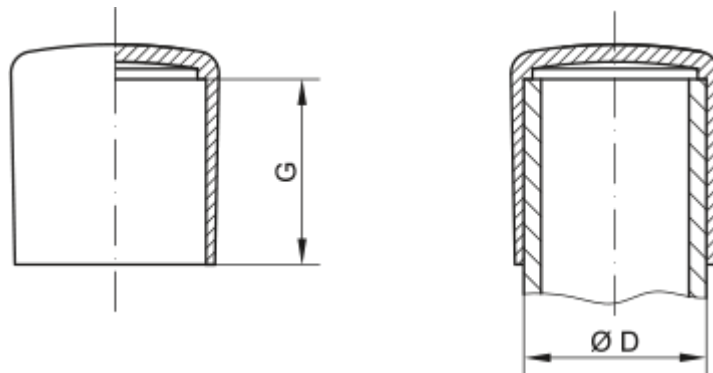

Article number: 59GPN280ER22

Description: KLEE Cap for pipes GPN 280 - (Pipe size 22)

Measures

D = 22

G = 20.6